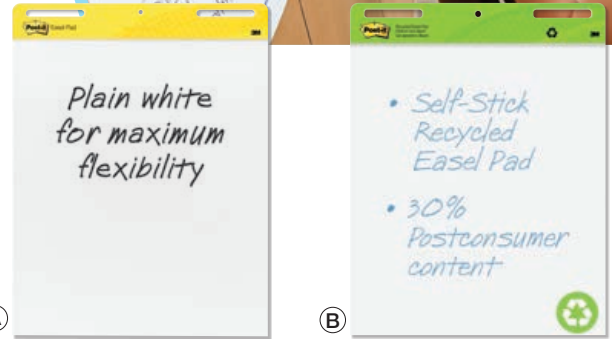

Please recycle.
Printed in U.S.A.